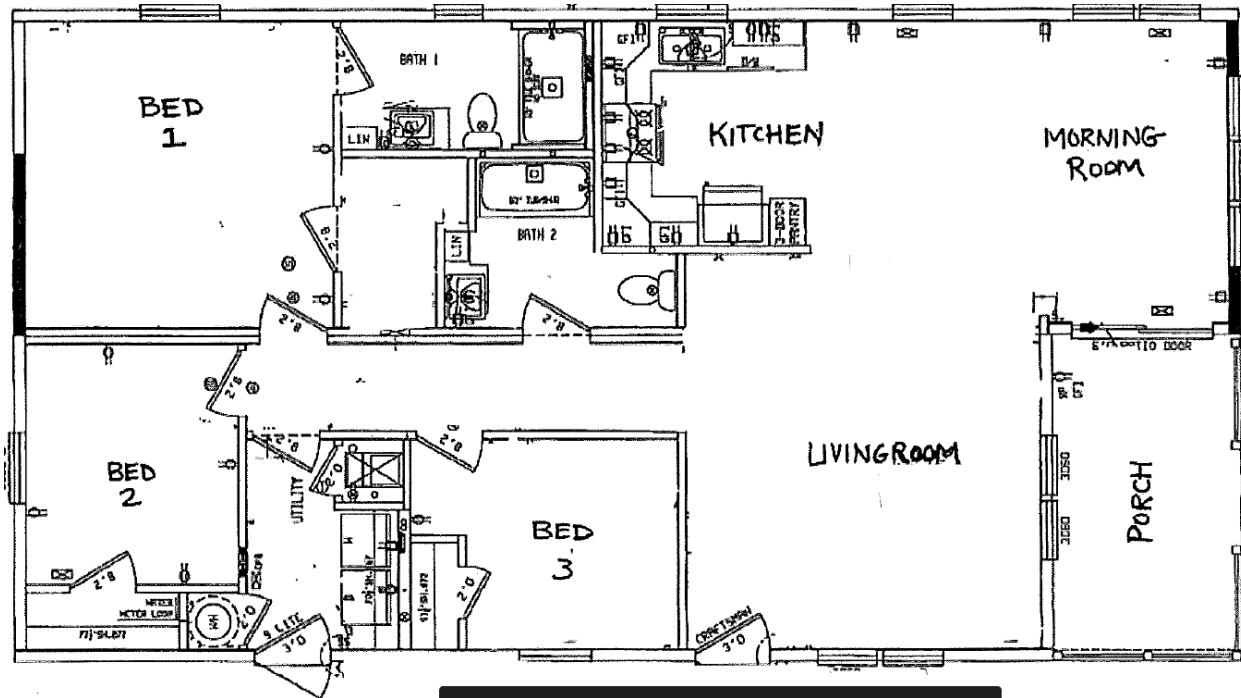

HOMES OF HARMONY

2021 Schult Legend 5228-518

Lot #16 3 BR 2 BA SECTIONAL APPROX 1,328 SQ FT

RED370084 SCHULT BUILT HOME, REDWOOD FALLS, MN

- 8' Porch & Morning Room w/vinyl railing
- 36" Craftsman Front Door
- 36" 9 Lite Rear Door
- Gas Range Self Cleaning
- 21 cu ft Refrigerator with ice maker
- Deluxe Dishwasher
- Microwave
- 200 Amp Elec Service
- 2 – 52" Hunter Fans
- Farmhouse S.S. sink
- Ext Water faucet off Kitchen and BR 2
- Floor insulation R-22
- Wall insulation R-21
- Roof R-45
- Water meter loop
- High Neck kitchen faucet
- Lux-low E windows
- Energy Star Package
- Deluxe Koffe Cabinets 42"H
- European Drawer Slides
- Pot and Pan Drawer
- Tip out trays at Kitchen sink
- Bath #1:
 - Ceramic Shower w/ corner shelf
 - Elongated Stool
 - Square Chinette Sink
 - Extra bank of drawers
- Bath #2:
 - Fiberglass 1 piece tub
 - Elongated Stool
 - Square Chinette Sink
- **Plus, all Legend Standard Features**