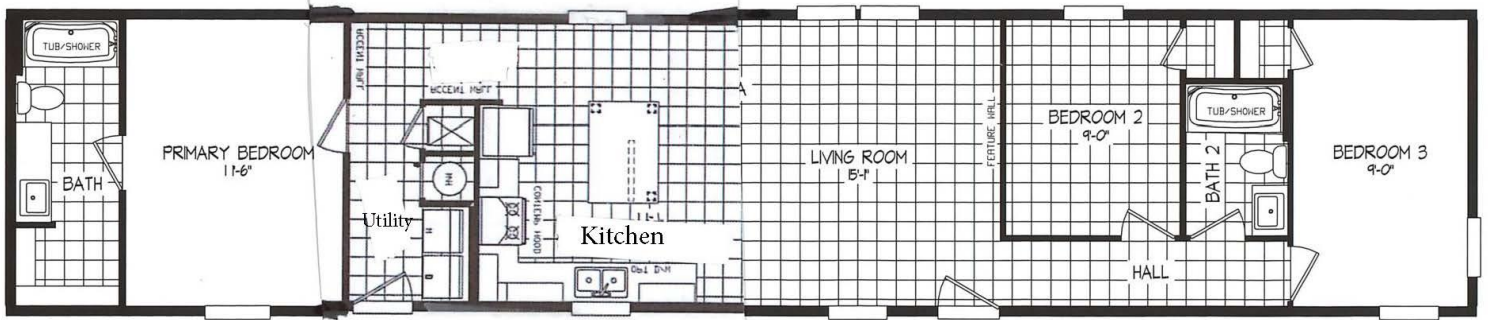

HOMES OF HARMONY

2022 Schult Lifestyle 207

Lot #5 3 BR 2 BA SINGLE APPROX 1,190 SQ FT

RED370704 SCHULT BUILT HOME, REDWOOD FALLS, MN

- 36" 6-panel Steel Front Door
- 36" 6 Panel Steel Rear Door
- Upgraded Carpet
- SS Gas Range
- 18 cu ft SS Refrigerator
- Deluxe SS Dishwasher
- Industrial SS Rangehood
- S.S. kitchen sink
- High Neck kitchen faucet
- Ext Water faucet off Kitchen
- Floor insulation R-22
- Energy Star Rated Home
- Carrier Hi-Efficiency Furnace
- Wall insulation R-21
- Roof R-36
- Lux-low E windows
- Bath #1:
 - Square Chinette Sink
 - Elongated Stool
 - 60" shower w/door
- Bath #2:
 - Elongated Stool
 - Square Chinette Sink
 - 60" 1 piece bath/shower combo
- **Plus, all Lifestyle Standard Features**
- 52" Hunter Paddle Fan in LivingRoom
- Kitchen Island with 2 pendant lights
- 42" White Duracraft cabinets
- European Drawer Glides
- Main water shut off and stool shut off valves
- Potters Clay Countertop with Ceramic Backsplash
- Double 4 ½ Vinyl Siding Thistle Color
- Certainteed Landmark Shingles in Black
- Ice-shield under shingles