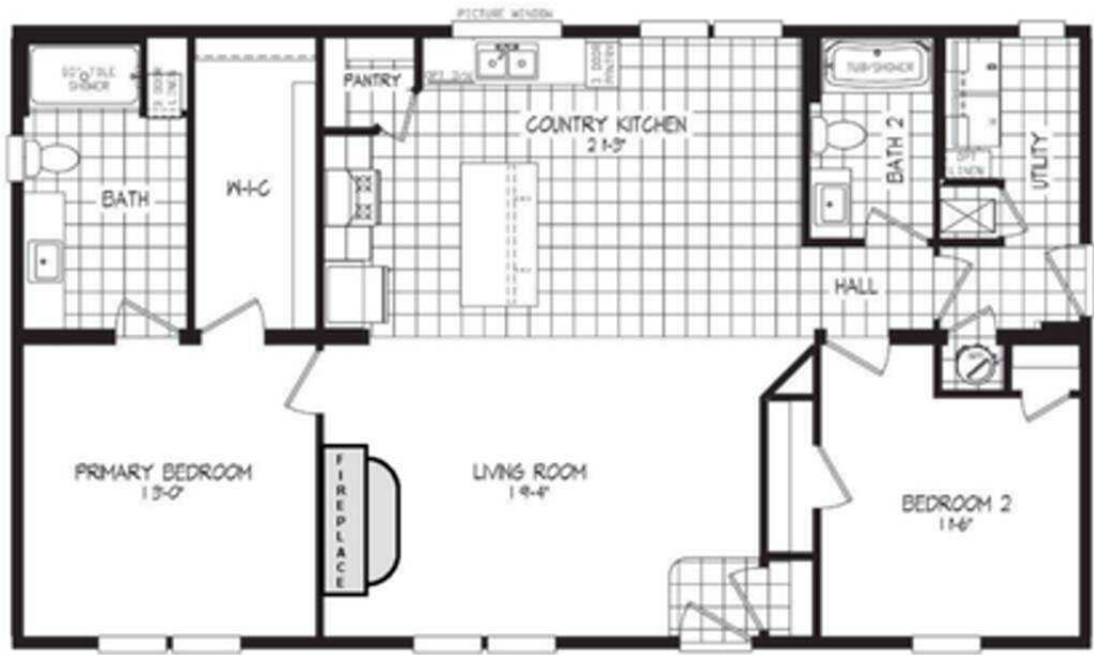

## LEGEND 98 Model

2 bed | 2 bath | 1,328 sq. ft. 28x48

Our homes include eBuilt features

*The home series, floor plans, photos, renderings, specifications, features, pricing, materials and availability shown will vary by retailer and state, and are subject to change without notice.*