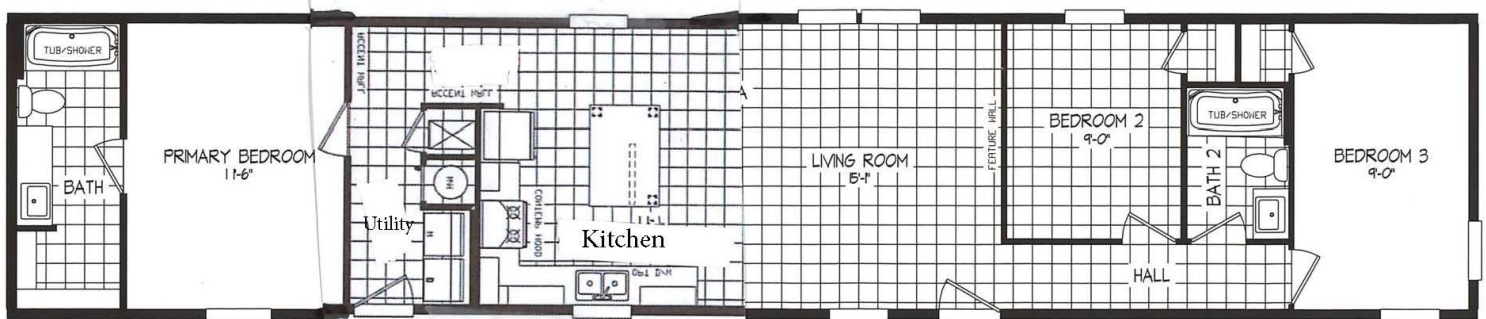

HOMES OF HARMONY

Located in Covered Wagon Community - Lot 21

2023 Schult Lifestyle 207

3 BR 2 BA SINGLE APPROX 1,190 SQ FT

RED370796 SCHULT BUILT HOME, REDWOOD FALLS, MN

- 36" 6-panel Steel Front Door
- 36" 6 Panel Steel Rear Door
- Ecobee Thermostat
- Insulated heat ducts
- 3 ½" window lineal
- 6" exterior walls with wind wrap
- 40-gallon electric water heater
- 100-amp service
- 4" LED ceiling lights
- Water meter loop
- Condensation Pump
- SS Gas Range
- 18 cu ft SS Refrigerator
- Deluxe SS Dishwasher
- Industrial SS Rangehood
- S.S. kitchen sink
- High Neck kitchen faucet
- Ext Water faucet off Kitchen
- Floor insulation R-22
- Energy Star Rated Home
- Carrier Hi-Efficiency Furnace
- Wall insulation R-21
- Roof R-36
- Lux-low E windows
- Bath #1:
 - Square Chinette Sink
 - Elongated Stool
 - 60" shower w/door
 - Power Bath Fan
- Bath #2:
 - Elongated Stool
 - Square Chinette Sink
 - 60" 1 piece bath/shower combo
 - Power bath fan
- **Plus, all Lifestyle Standard Features**
 - 52" Hunter Paddle Fan in Living Room
 - Kitchen Island with 2 pendant lights
 - 42" White Duracraft cabinets
 - European Drawer Glides
 - Main water shut off and stool shut off valves
 - Potters Clay Countertop with Ceramic Backsplash
 - Double 4 ½ Vinyl Siding Thistle Color
 - Landmark Shingles in Black
 - Ice-shield under shingles
 - Reverse Aisle Floor Plan
 - 30# roof
 - 8' flat ceilings