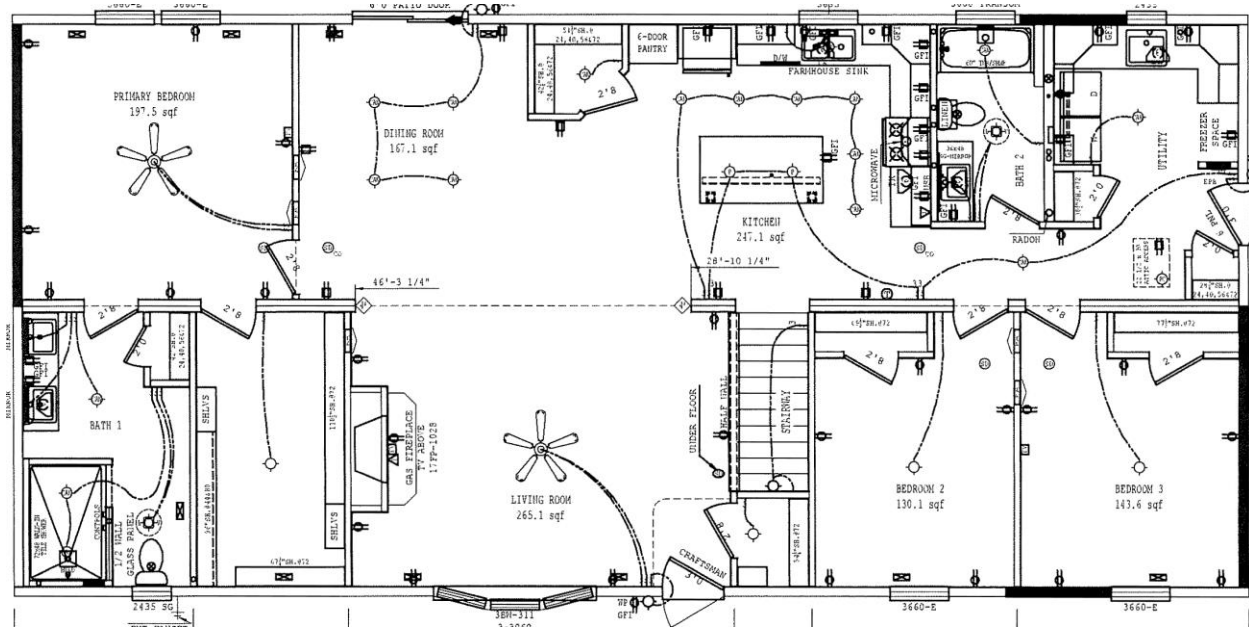

HOMES OF HARMONY

2022 Schult Legend 43

Lot #10 3 BR 2 BA MODULAR APPROX 1,920 SQ FT

RED370065 SCHULT BUILT HOME, REDWOOD FALLS, MN

- 36" Craftsman Front Door
- 36" 6 Panel Rear Door
- 6' Patio Door in Dining
- 20' Open Dormer
- Upgraded Carpet
- Gas Range Self Cleaning
- 27 cu ft French door, bottom freezer Refrigerator
- Deluxe Dishwasher
- Microwave Hood Combo
- 200 Amp Elec Service
- 6 panel Interior Doors
- Theme Kitchen
- Farmhouse S.S. sink
- High Neck kitchen faucet
- Ext Water faucet off Kitchen
- Floor insulation R-22
- Wall insulation R-21
- Roof R-45
- Lux-low E windows
- Gas Fireplace w/ ceramic finish
- Energy Star Package
- Deluxe Cabinets
- Tip out trays at Kitchen sink
- Additional cabinets in Kitchen
- Spotlights in kitchen, dining
- Motion light in walk-in pantry
- Bath #1:
 - Ceramic Shower w/ corner shelf
 - Elongated Stool
 - Dbl Vanity
 - Lighted Mirrors
- Bath #2:
 - Curved Shower Rod
 - Elongated Stool
 - Square Chinette Sink
- **Plus, all Legend Standard Features**
- 2- 52" Hunter Paddle Fans
- LED Strip Lighting in Kitchen
- Motion Light in Pantry
- Recessed Spotlight throughout
- Sink/Base Cabinet in Laundry Room